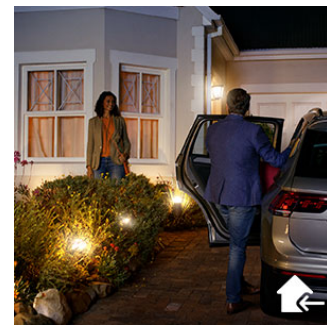

Welcome you home

Experience the comfort of your lights turning on automatically when you arrive and turning off when you leave. Unpack your car, enter your house, all with the comfort of the right light. Just set the Hue app to Home or Away mode to switch on all your lights, or let geolocation do it for you, all without touching a button. It's as easy as that.